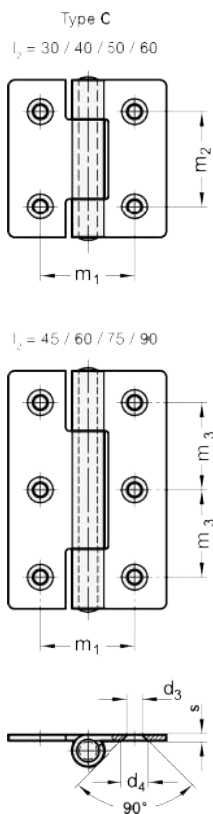

Article number: 20136NI4040C

Description: E+G Stainless steel hinge-136-NI-40-40-C

Measures

d1 = 4

s = 2

d3 = 5

Weight in (g) = -

d4 = 8.3

l1 = 40

l2 = 40

m1 = 25

m2 = -

m3 = 22.5